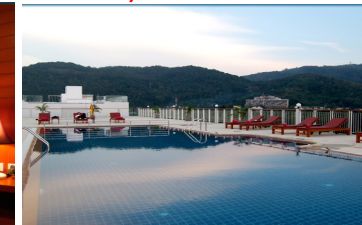

First Residence x 3 star (Located at the Chaweng South Road)

Building

Superior Room

Swimming Pool

Lobby

Location

Evergreen Resort (Located in the heart of Samui's most popular beach, Chaweng beach)

Building

Superior Room

Swimming Pool

Lobby

Location

Al's Laemson Resort (Located on the northern coast of Chaweng Beach)

Building

Superior Room

Swimming Pool

Koh Samui, Thailand

Building

Superior Room

Swimming Pool

Lobby

Location

Kandaburi Resort & Spa (Located on Samui's North East side of Chaweng beach)

Building

Swimming Pool

Lobby

Location

Baumancasa (Located on western coast of Phuket, Karon Beach)

Phuket, Thailand

Building

Superior Room

Swimming Pool