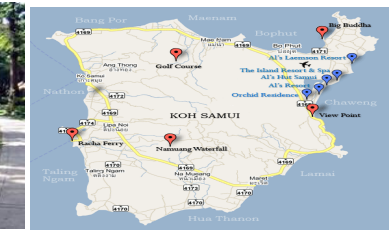

First Residence x 3 star (Located at the Chaweng South Road)

Building

Superior Room

Swimming Pool

Lobby

Location

Evergreen Resort (Located in the heart of Samui's most popular beach, Chaweng beach)

Building

AL'S Resort (Location right at the centre of Chaweng beach)

Koh Samui, Thailand

Building

Deluxe Room

Swimming Pool

Lobby

Location

The Island Resort & Spa (Located on Chaweng beach and town)

Koh Samui, Thailand

Building

Superior Room

Swimming Pool

Lobby

Location

Kandaburi Resort & Spa (Located on Samui's North East side of Chaweng beach)

Building

Deluxe Room

Swimming Pool

Lobby

Location

Krabi Tipa Resort (Situated in the heart of Ao Nang Beach)

Aonang, Krabi

Building

Deluxe Room