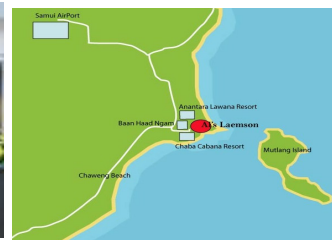

First Residence x 3 star (Located at the Chaweng South Road)

Building

Superior Room

Swimming Pool

Lobby

Location

Evergreen Resort (Located in the heart of Samui's most popular beach, Chaweng beach)

Building

Superior Room

Swimming Pool

Lobby

Location

Al's Laemson Resort (Located on the northern coast of Chaweng Beach)

Building

Superior Room

Swimming Pool

Lobby

Location

Samaya Bura (Located on the east coast of Koh Samui, Lamai Beach)

Building

Superior Room

Swimming Pool

Lobby

Location

AL'S Resort (Location right at the centre of Chaweng beach)

Koh Samui, Thailand

Building

Deluxe Room

Swimming Pool

Lobby

Location

The Island Resort & Spa (Located on Chaweng beach and town)