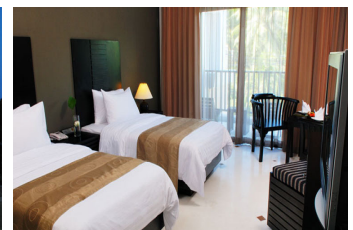

Superior Room

Swimming Pool

Lobby

Location

Al's Laemson Resort (Located on the northern coast of Chaweng Beach)

Building

Superior Room

Swimming Pool

Lobby

Location

Samaya Bura (Located on the east coast of Koh Samui, Lamai Beach)

Building

Superior Room

Swimming Pool

Lobby

Location

AL'S Resort (Location right at the centre of Chaweng beach)

Koh Samui, Thailand

Building

Deluxe Room

Swimming Pool

Lobby

Location

The Island Resort & Spa (Located on Chaweng beach and town)

Koh Samui, Thailand

Building

Superior Room

Swimming Pool

Lobby

Location

Kandaburi Resort & Spa (Located on Samui's North East side of Chaweng beach)

Building