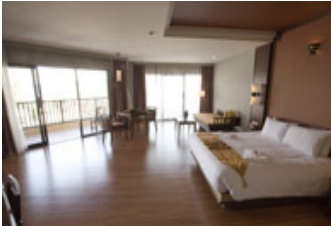

First Residence x 3 star (Located at the Chaweng South Road)

Building

Superior Room

Swimming Pool

Lobby

Location

Evergreen Resort (Located in the heart of Samui's most popular beach, Chaweng beach)

Building

AL'S Resort (Location right at the centre of Chaweng beach)

Koh Samui, Thailand

Building

Deluxe Room

Swimming Pool

Lobby

Location

The Island Resort & Spa (Located on Chaweng beach and town)

Koh Samui, Thailand

Building

Superior Room

Swimming Pool

Lobby

Location

Kandaburi Resort & Spa (Located on Samui's North East side of Chaweng beach)

Building

Deluxe Room

Swimming Pool

Lobby

Location

Krabi Tipa Resort (Situated in the heart of Ao Nang Beach)

Aonang, Krabi

Building

Deluxe Room