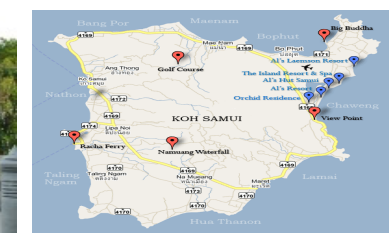

First Residence x 3 star (Located at the Chaweng South Road)

Building

Superior Room

Swimming Pool

Lobby

Location

Evergreen Resort (Located in the heart of Samui's most popular beach, Chaweng beach)

Building

Lobby

Location

Samaya Bura (Located on the east coast of Koh Samui, Lamai Beach)

Building

Superior Room

Swimming Pool

Lobby

Location

AL'S Resort (Location right at the centre of Chaweng beach)

Koh Samui, Thailand

Building

Deluxe Room

Swimming Pool

Lobby

Location

The Island Resort & Spa (Located on Chaweng beach and town)

Koh Samui, Thailand

Building

Superior Room

Swimming Pool

Lobby

Location

Kandaburi Resort & Spa (Located on Samui's North East side of Chaweng beach)

Building