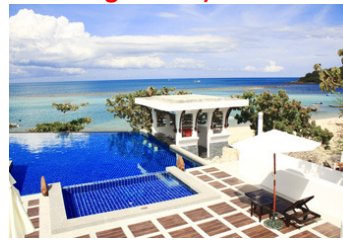

First Residence x 3 star (Located at the Chaweng South Road)

Building

Superior Room

Swimming Pool

Lobby

Location

Evergreen Resort (Located in the heart of Samui's most popular beach, Chaweng beach)

Building

Superior Room

Swimming Pool

Lobby

Location

Al's Laemson Resort (Located on the northern coast of Chaweng Beach)

Building

Superior Room

Swimming Pool

Lobby

Location

Samaya Bura (Located on the east coast of Koh Samui, Lamai Beach)

Building

Superior Room

Swimming Pool

Lobby

Location

AL'S Resort (Location right at the centre of Chaweng beach)

Koh Samui, Thailand

Building

Deluxe Room

Swimming Pool

Lobby

Location

The Island Resort & Spa (Located on Chaweng beach and town)